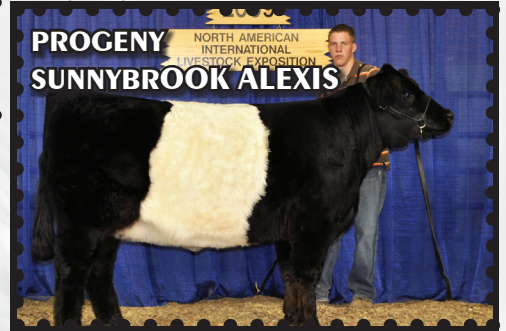

Anderson Hill Tricky 18824B

Anderson Hill Keeper 7608

Anderson Hill Eve 4954

- » 2 lots of Five (5) straws each of semen (not for sale publicly)
- » 2 time sire of the year, produced the 2008 show bull of the year and 2009 show female of the year. High selling female in the sale at NAILE. A proven producer of correct, well muscled offspring with many being show champions and several already achieving gold and silver lifetime status. Unprecedented weaning and yearling weights.
- » Sons and daughter have now produced an impressive calf crop.
- » Buyer pays all shipping costs.