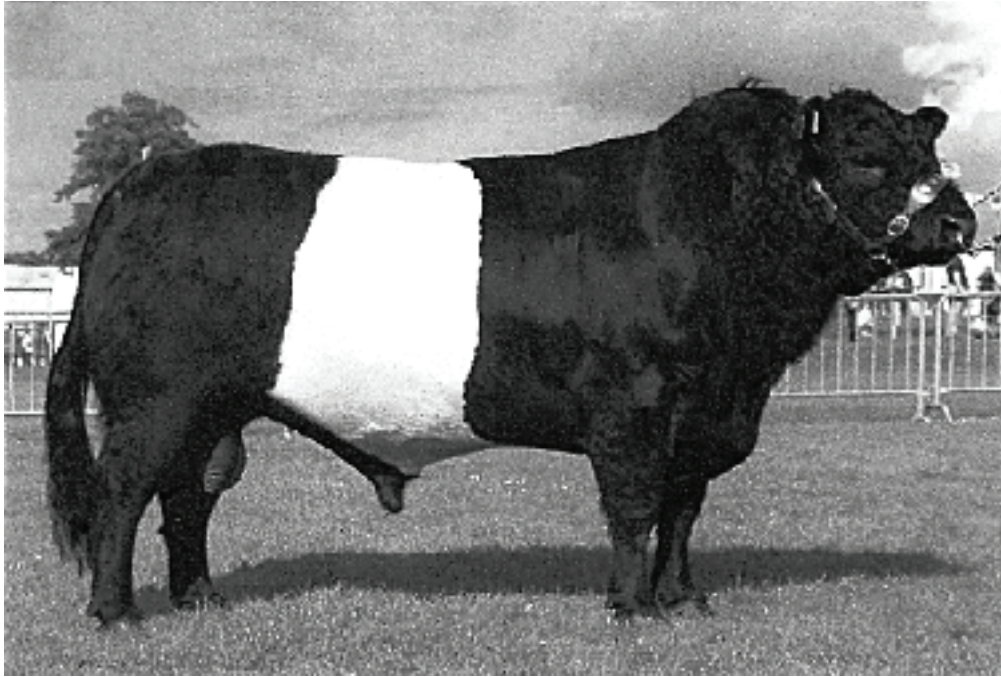

HOLBROOK HILL FARM

Bedford, New Hampshire

U.S. Home of Mochrun Kingfisher

At 36 months: - Weight - 2150 lbs. - Hip Height - 55-7/8" - Scrotal Circ. -38 cm

Outstanding performance both in the show ring and on the farm.

Grand Champion at the Royal Highland Show 3 years in a row.

Dam: Mochrun Kestrel

Sire: Burnside David

**Semen available in
Canada and the U.S.**

For more information contact:

Steven Silberberg
(603) 472-2205 PHONE
(603) 668-6470 FAX

PONDEROSA FARM

Registered Belted Galloways
Quality Breeding Stock

Lawrence E. McNear
452 Boothby Road
Livermore, Maine 04253

207-897-3596

QUALITY NOT QUANTITY IS ALWAYS #1
Since 1978